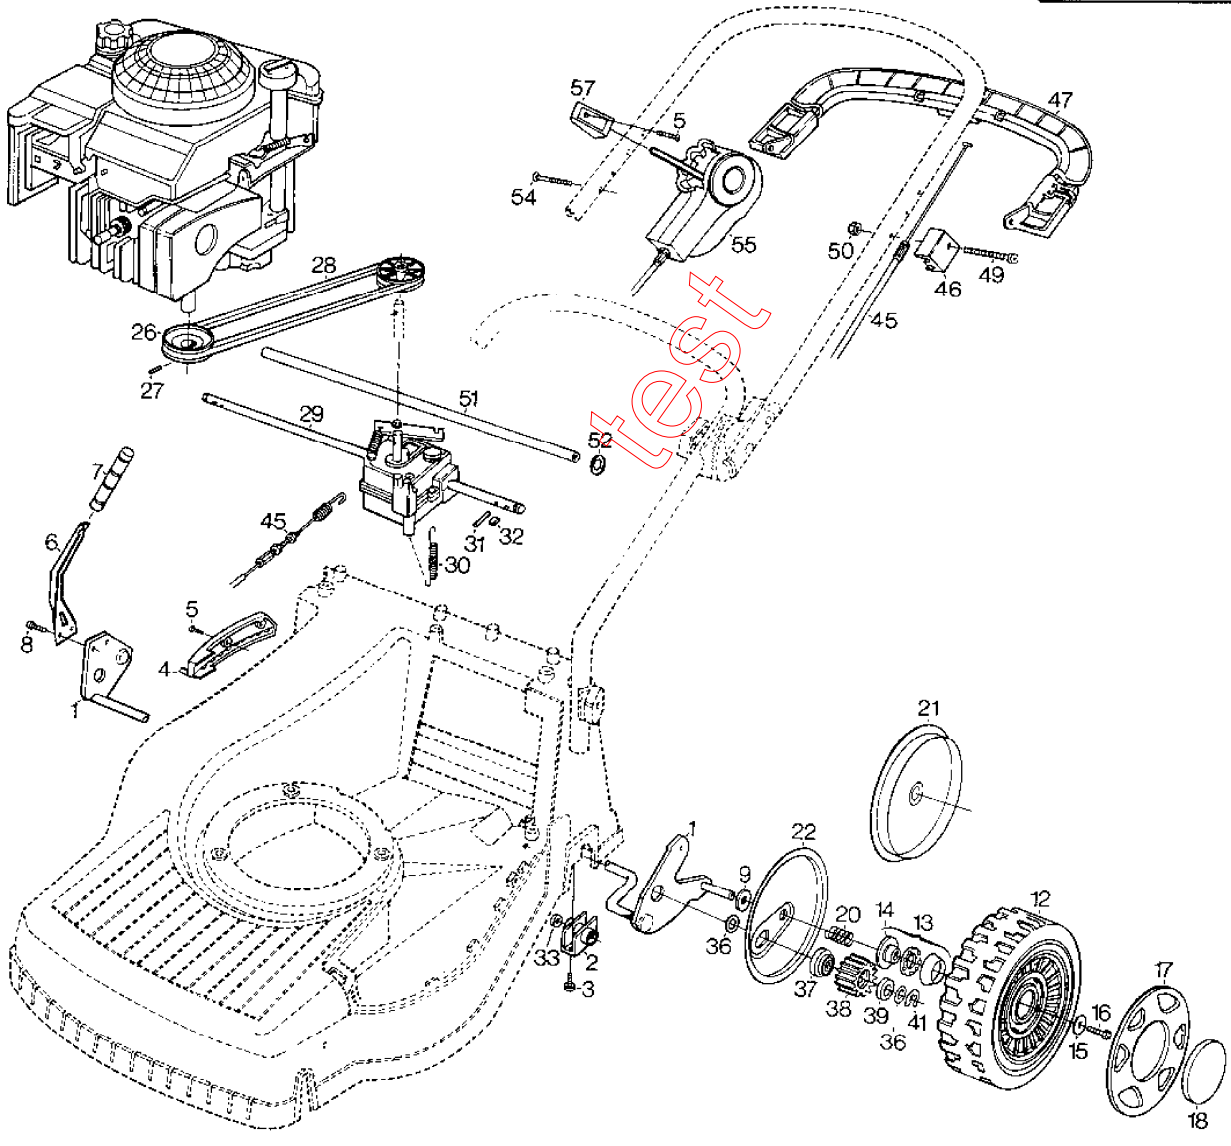

4-SPEED

Section: TURBO 480S-480SE TRANSMISSION VARIATOR

Pos.	Quantity	Spare part No	Description	Kit	Notes	New
		5212 5221				
		5213 5222				
	5211 5605 5223 5606					
1	1	1	1	1	1111-2808-01	Rear axle
2	2	2	2	2	1111-2814-01	Bushing
3	4	4	6	4	9947-0616-16	Screw
4	1	1	1	1	1111-2798-01	Height adj.quadrant
5	5	5	6	5	9838-9522-12	Screw
6	1	1	1	1	1111-2816-01	Height adj.lever
7	1	1	1	1	1111-2817-01	Lever knob
8	2	2	2	2	9946-0616-16	Screw
9	2				9699-0037-02	Washer
12	2	2	2	2	1111-2665-01	Wheel assy
13	1	1	1	1	1111-9047-01	.Ball bearing kit
14	2	2	2	2	1111-1184-01	. .Bearing cone
15	2	2	2	2	9699-0100-02	Washer
16	2	2	2	2	9946-0616-16	Screw
17	2	2	2		1111-2664-01	Hub cap
17				2	1111-2664-04	Hub cap-grey
18	2	2	2		1111-2676-01	Wheel cup
18				2	1111-2676-04	Wheel cup-grey
20	2	2	2	2	1111-2183-01	Spring
21	2				1111-2782-01	Wheel cover
22		2	2	2	1111-2561-01	Cover plate
26	1	1	1	1	1111-2915-01	Engine belt pulley
27	1	1	1	1	9910-0612-16	Set screw
28	1			1	1111-9061-01	V-belt
29	1	1	1	1	1111-3046-01	Transmission
29A	1	1	1	1	1111-3047-01	Belt pulley
30	1	1	1	1	1111-2822-01	Tension spring
31	2	2	2	2	1111-2382-01	Pin
32	2	2	2	2	1111-2827-01	Drive key
33	2	2	2	2	9404-0083-00	Seal ring
36	4	4	4	4	9695-0004-00	Washer
37	2	2	2	2	1111-2829-01	Lock washer
38	2	2	2	2	1111-3075-01	Pinion-plastic whee
39	2	2	2	2	1111-2830-01	Support washer
41	2	2	2	2	9652-0010-04	Snap ring
45	1	1	1	1	1111-2967-01	Clutch cable
46	1	1	1	1	1111-2969-01	Cable attachment
47	1	1	1	1	1111-2954-01	Control handle
49	1	1	1	1	9948-0660-16	Screw
50		1	2	1	9747-0631-02	Lock nut
51	1				1111-2924-01	Shaft
52	2				9675-0017-02	Lock washer
53	1	1	1		1111-2794-01	Cover-yellow
53				1	1111-2794-11	Cover-grey
54			2		9838-9540-12	Screw
55		1			1111-2971-01	Variator control
57		1			1111-2941-01	Knob
58		1			1111-2943-01	Bracket
60		1			9836-9540-12	Screw
61		1			9594-0026-00	Locating pin
62		1			1111-2469-01	Attachment
63		1			9943-0650-16	Screw
64		1			1111-2423-01	Spacer
65		1			1111-2433-01	Engine belt pulley
66		1			1111-9065-01	V-belt
67		1			1111-2942-01	Tension arm
68		1			9997-0625-16	Screw
69		1			1111-2747-01	Tension roller
70		1			1111-2746-01	Belt pulley
71		1			1111-3001-01	Variator assy
73			2		9699-0060-02	Flat washer